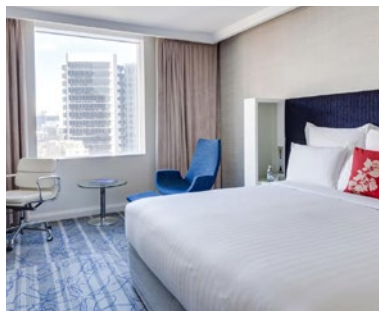

HOTEL IN SYDNEY

Sydney Harbour Marriott ★★★★★

Located at Circular Quay, the 4-star Sydney Harbour Marriott offers guest rooms with harbour, city or Opera House views.

On-site facilities include an indoor pool, fitness centre, spa and 19th-century pub.

ANZ Stadium is accessible via the train network, from Wynyard Station which is a 5-minute walk from the hotel.

ITINERARY

Saturday 10 November

Arrive in Sydney. Make your own way to the Sydney Harbour Marriott for a 2-night stay.

Sunday 11 November

Day at leisure in Sydney.

This evening make your way to ANZ Stadium for a 6.00pm Game II kick-off.

Monday 12 November

Check out and make your way to the airport for your flight home.

PACKAGE PRICE

2020 ORIGIN GAME II Land Package
staying at the Sydney Harbour Marriott

TWIN/DOUBLE ROOM

SINGLE ROOM

$945* pp

$1255 pp

*Pricing based on two people sharing.

BOOKING CONDITIONS

Package prices are quoted per person in New Zealand dollars and are subject to availability at the time of booking. • A non-refundable deposit of $500 per person plus any upgrade costs is required on confirmation of booking. • Booking cannot be guaranteed without a deposit. • Full non-refundable balance of payment is required no later than Friday 30 October 2020. • All cancellations must be received in writing. • Williment Travel reserves the right to amend package prices without warning due to currency fluctuations. • We strongly recommend travel insurance for the duration of your visit to Australia. • Travel documents will be dispatched approximately 10 days prior to travel. • Full details will be provided in travel documentation. • For further confirmation please contact our Sports team: 0800 000 045 or sports@williment.co.nz.